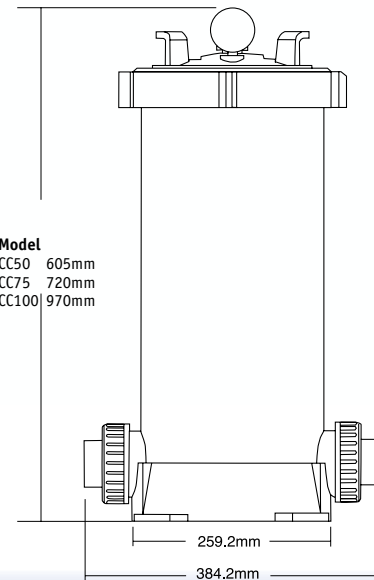

Technical Specifications

Product Description	Filter Area		Max. Flow Rate		Working Pressure		Pool Size		Overall Weight (kg)
	(m ²)	(ft ²)	lpm	m ³ /hr	kPa	psi	litres	m ³	
Trimline CC50	4.6	50	190	11.4	350	50	68,400	68.4	8.6
Trimline CC75	6.9	75	280	16.8	350	50	100,800	100.8	10.5
Trimline CC100	9.3	100	380	22.8	350	50	136,800	136.8	14.0

Dimension

Model
CC50 605mm
CC75 720mm
CC100 970mm

OFFICES - AUSTRALIA

NSW - Sydney (Head Office)
Tel: +61 2 9898 8600

QLD - Brisbane
Tel: +61 7 3299 9900

VIC/TAS - Melbourne
Tel: +61 3 9764 1211

WA - Perth
Tel: +61 8 9273 1900