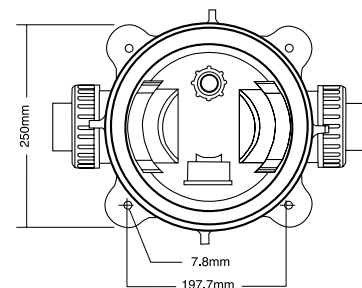

Technical Specifications

Product Description	Filter Area		Max. Flow Rate		Working Pressure		Pool Size		Overall Weight (kg)
	(m ²)	(ft ²)	lpm	m ³ /hr	kPa	psi	litres	m ³	
Trimline CC50	4.6	50	190	11.4	350	50	68,400	68.4	8.6
Trimline CC75	6.9	75	280	16.8	350	50	100,800	100.8	10.5
Trimline CC100	9.3	100	380	22.8	350	50	136,800	136.8	14.0

Dimension

Model
CC50 605mm
CC75 720mm
CC100 970mm

OFFICES - AUSTRALIA

NSW - Sydney (Head Office)
Tel: +61 2 9898 8600

QLD - Brisbane
Tel: +61 7 3299 9900

VIC/TAS - Melbourne
Tel: +61 3 9764 1211

WA - Perth
Tel: +61 8 9273 1900