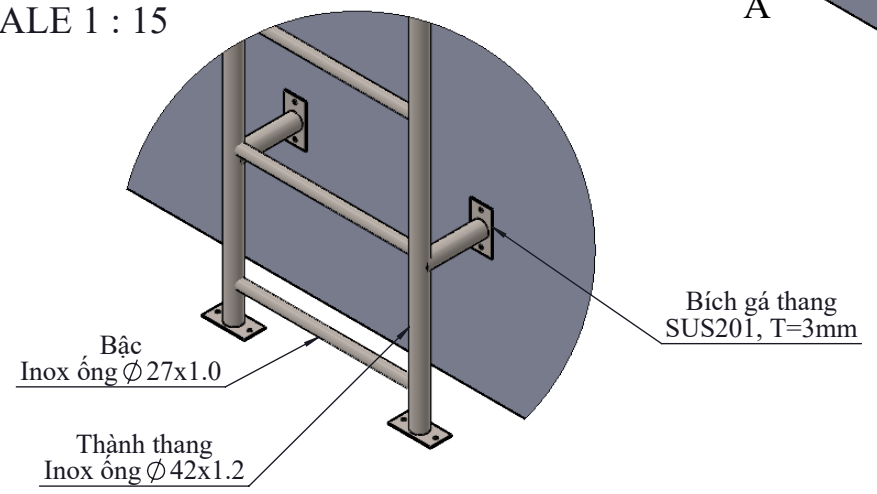

DETAIL A
SCALE 1 : 15

△				DISPOSITION						
△				SURF TREAT						
△				HEAT TREAT						
△				QTY	MATERIAL	TRACED	DESIGNED	CHECKED	APPRVED	SCALE
	CHANGE NOTICE	DATE	DESIGNED		SUS201		Nguyễn Văn Thuận			
DRAWING NO		MACHINE NAME		Thang			DRAWING NO			
PART NAME				Layout						