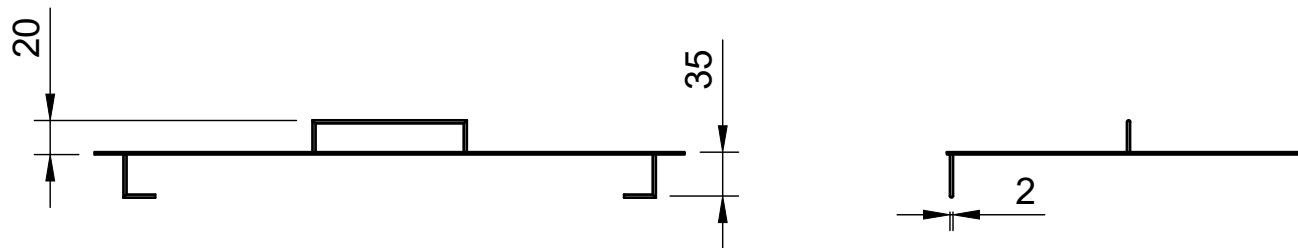

Vật liệu Inox  
SL: 2 Cái

lưới inox dây 1.5 15x15

Dept.	Technical reference	Created by yamamoto vietnam 1/4/2023	Approved by	
		Document type	Document status	
		Title khay rửa	DWG No.	
		Rev.	Date of issue	Sheet 1/1