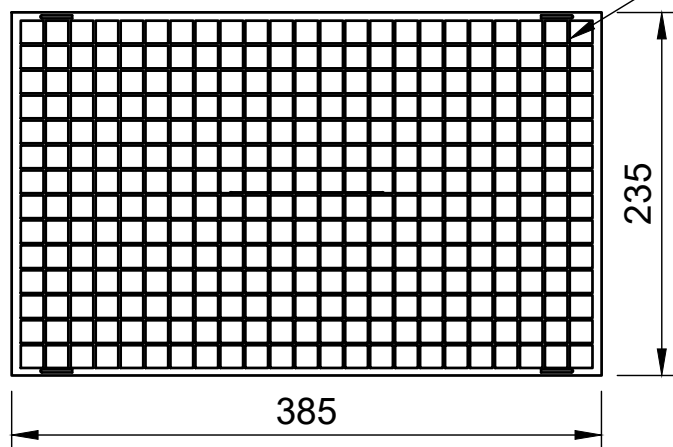

Vật liệu Inox  
SL: 2 Cái

lưới inox dây 1.5 15x15

Dept.	Technical reference	Created by yamamoto vietnam 1/4/2023	Approved by	
		Document type	Document status	
		Title khay rửa	DWG No.	
		Rev.	Date of issue	Sheet 1/1