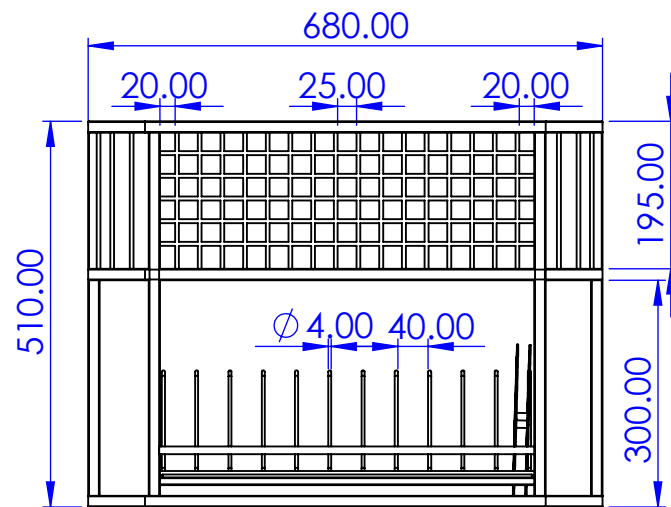

A

B

C

D

E

Scale:	Unit:	Materials:	Remark:
Ver.No		Machines	
Approved by		DWG Name	
Checked by		DWG No	
2	Made by	 Gluditec Co.,Ltd	
3	DWG.His		

Drawing History

1